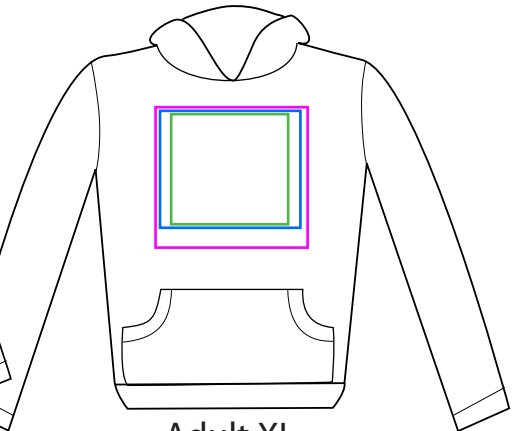

PRINT AREA FOR TODDLER SHIRTS

CHART BASED ON GILDAN TODDLER T-SHIRTS AND RABBIT SKINS

2T

RABBIT SKINS 12"W X 14"H
GILDAN 11"W X 15"H

3T

RABBIT SKINS 13"W X 15"H
GILDAN 12"W X 16"H

4T

RABBIT SKINS 14"W X 16"H
GILDAN 12"W X 16"H

5T

(5/6T RABBIT SKINS)

RABBIT SKINS 15"W X 18.5"H
GILDAN 14"W X 18"H

6T

(7T RABBIT SKINS)

RABBIT SKINS 16"W X 19.5"H
GILDAN 15"W X 19 "H

TODDLER PRINT - MAX: 8" WIDE X 8" TALL

YOUTH PRINT - MAX: 10" WIDE X 12" TALL

PRINT AREA FOR HOODIES

CHART BASED ON GILDAN HOODIES.

Youth SM
MAX: 5.5" H X 10" W

Youth MD
MAX: 8" H X 10" W

Youth L

Youth XL

Adult SM

Adult MD

Adult L

Adult XL

Adult 2XL

Adult 3XL - 5XL

SMALL PRINT - MAX: 10" H X 10" W
(YOUTH LARGE AND UP)

MEDIUM PRINT - MAX: 10" H X 12" W

FULL SIZE PRINT - MAX: 12" H X 13" W