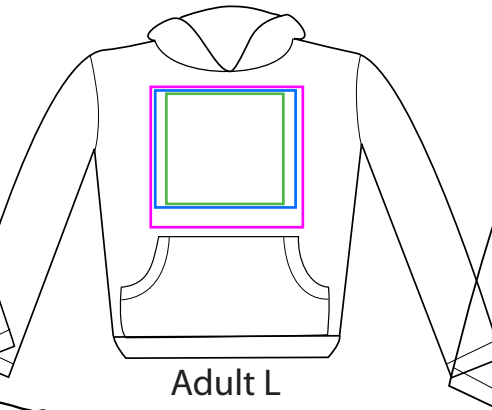

PRINT AREA FOR TODDLER SHIRTS

CHART BASED ON GILDAN TODDLER T-SHIRTS AND RABBIT SKINS

2T

RABBIT SKINS 12"W X 14"H
GILDAN 11"W X 15"H

3T

RABBIT SKINS 13"W X 15"H
GILDAN 12"W X 16"H

4T

RABBIT SKINS 14"W X 16"H
GILDAN 12"W X 16"H

5T

(5/6T RABBIT SKINS)

RABBIT SKINS 15"W X 18.5"H
GILDAN 14"W X 18"H

6T

(7T RABBIT SKINS)

RABBIT SKINS 16"W X 19.5"H
GILDAN 15"W X 19 "H

TODDLER PRINT - MAX: 8" WIDE X 8" TALL

YOUTH PRINT - MAX: 10" WIDE X 12" TALL

PRINT AREA FOR HOODIES

CHART BASED ON GILDAN HOODIES.

Youth SM
MAX: 5.5" H X 10" W

Youth MD
MAX: 8" H X 10" W

Youth L

Youth XL

Adult SM

Adult MD

Adult L

Adult XL

Adult 2XL

Adult 3XL - 5XL

SMALL PRINT - MAX: 10" H X 10" W
(YOUTH LARGE AND UP)

MEDIUM PRINT - MAX: 10" H X 12" W

FULL SIZE PRINT - MAX: 12" H X 13" W