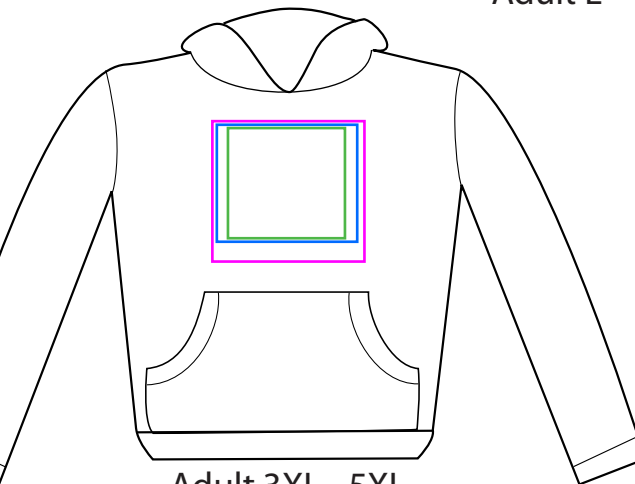

PRINT AREA FOR TODDLER SHIRTS

CHART BASED ON GILDAN TODDLER T-SHIRTS AND RABBIT SKINS

2T

RABBIT SKINS 12"W X 14"H
GILDAN 11"W X 15"H

3T

RABBIT SKINS 13"W X 15"H
GILDAN 12"W X 16"H

4T

RABBIT SKINS 14"W X 16"H
GILDAN 12"W X 16"H

5T

(5/6T RABBIT SKINS)

RABBIT SKINS 15"W X 18.5"H
GILDAN 14"W X 18"H

6T

(7T RABBIT SKINS)

RABBIT SKINS 16"W X 19.5"H
GILDAN 15"W X 19 "H

TODDLER PRINT - MAX: 8" WIDE X 8" TALL

YOUTH PRINT - MAX: 10" WIDE X 12" TALL

PRINT AREA FOR HOODIES

CHART BASED ON GILDAN HOODIES.

Youth SM
MAX: 5.5" H X 10" W

Youth MD
MAX: 8" H X 10" W

Youth L

Youth XL

Adult SM

Adult MD

Adult L

Adult XL

Adult 2XL

Adult 3XL - 5XL

SMALL PRINT - MAX: 10" H X 10" W
(YOUTH LARGE AND UP)

MEDIUM PRINT - MAX: 10" H X 12" W

FULL SIZE PRINT - MAX: 12" H X 13" W