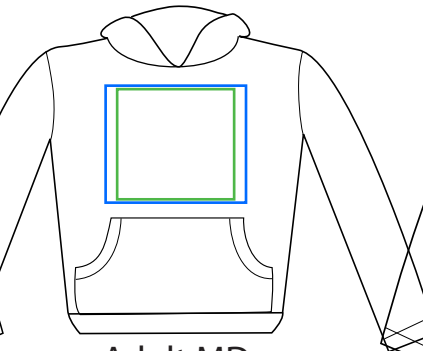

PRINT AREA FOR TODDLER SHIRTS

CHART BASED ON GILDAN TODDLER T-SHIRTS AND RABBIT SKINS

2T

RABBIT SKINS 12"W X 14"H
GILDAN 11"W X 15"H

3T

RABBIT SKINS 13"W X 15"H
GILDAN 12"W X 16"H

4T

RABBIT SKINS 14"W X 16"H
GILDAN 12"W X 16"H

5T

(5/6T RABBIT SKINS)

RABBIT SKINS 15"W X 18.5"H
GILDAN 14"W X 18"H

6T

(7T RABBIT SKINS)

RABBIT SKINS 16"W X 19.5"H
GILDAN 15"W X 19 "H

TODDLER PRINT - MAX: 8" WIDE X 8" TALL

YOUTH PRINT - MAX: 10" WIDE X 12" TALL

PRINT AREA FOR HOODIES

CHART BASED ON GILDAN HOODIES.

Youth SM
MAX: 5.5" H X 10" W

Youth MD
MAX: 8" H X 10" W

Youth L

Youth XL

Adult SM

Adult MD

Adult L

Adult XL

Adult 2XL

Adult 3XL - 5XL

SMALL PRINT - MAX: 10" H X 10" W
(YOUTH LARGE AND UP)

MEDIUM PRINT - MAX: 10" H X 12" W

FULL SIZE PRINT - MAX: 12" H X 13" W