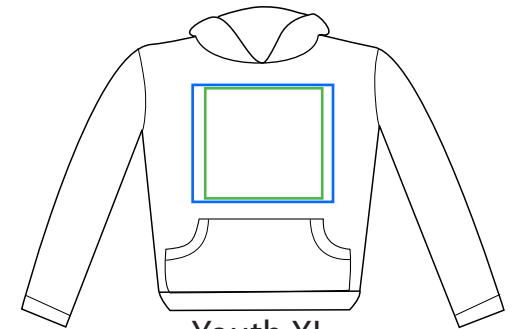

PRINT AREA FOR TODDLER SHIRTS

CHART BASED ON GILDAN TODDLER T-SHIRTS AND RABBIT SKINS

2T

RABBIT SKINS 12"W X 14"H
GILDAN 11"W X 15"H

3T

RABBIT SKINS 13"W X 15"H
GILDAN 12"W X 16"H

4T

RABBIT SKINS 14"W X 16"H
GILDAN 12"W X 16"H

5T

(5/6T RABBIT SKINS)

RABBIT SKINS 15"W X 18.5"H
GILDAN 14"W X 18"H

6T

(7T RABBIT SKINS)

RABBIT SKINS 16"W X 19.5"H
GILDAN 15"W X 19 "H

TODDLER PRINT - MAX: 8" WIDE X 8" TALL

YOUTH PRINT - MAX: 10" WIDE X 12" TALL

PRINT AREA FOR HOODIES

CHART BASED ON GILDAN HOODIES.

Youth SM
MAX: 5.5" H X 10" W

Youth MD
MAX: 8" H X 10" W

Youth L

Youth XL

Adult SM

Adult MD

Adult L

Adult XL

Adult 2XL

Adult 3XL - 5XL

SMALL PRINT - MAX: 10" H X 10" W
(YOUTH LARGE AND UP)

MEDIUM PRINT - MAX: 10" H X 12" W

FULL SIZE PRINT - MAX: 12" H X 13" W