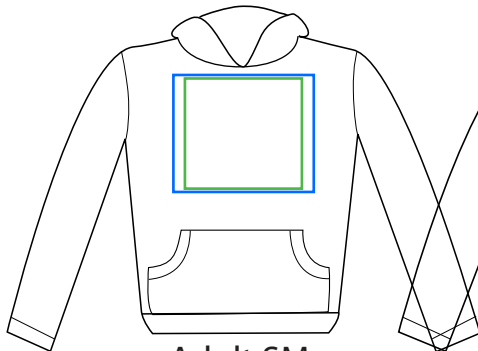

PRINT AREA FOR TODDLER SHIRTS

CHART BASED ON GILDAN TODDLER T-SHIRTS AND RABBIT SKINS

2T

RABBIT SKINS 12"W X 14"H
GILDAN 11"W X 15"H

3T

RABBIT SKINS 13"W X 15"H
GILDAN 12"W X 16"H

4T

RABBIT SKINS 14"W X 16"H
GILDAN 12"W X 16"H

5T

(5/6T RABBIT SKINS)

RABBIT SKINS 15"W X 18.5"H
GILDAN 14"W X 18"H

6T

(7T RABBIT SKINS)

RABBIT SKINS 16"W X 19.5"H
GILDAN 15"W X 19 "H

TODDLER PRINT - MAX: 8" WIDE X 8" TALL

YOUTH PRINT - MAX: 10" WIDE X 12" TALL

PRINT AREA FOR HOODIES

CHART BASED ON GILDAN HOODIES.

Youth SM
MAX: 5.5" H X 10" W

Youth MD
MAX: 8" H X 10" W

Youth L

Youth XL

Adult SM

Adult MD

Adult L

Adult XL

Adult 2XL

Adult 3XL - 5XL

SMALL PRINT - MAX: 10" H X 10" W
(YOUTH LARGE AND UP)

MEDIUM PRINT - MAX: 10" H X 12" W

FULL SIZE PRINT - MAX: 12" H X 13" W