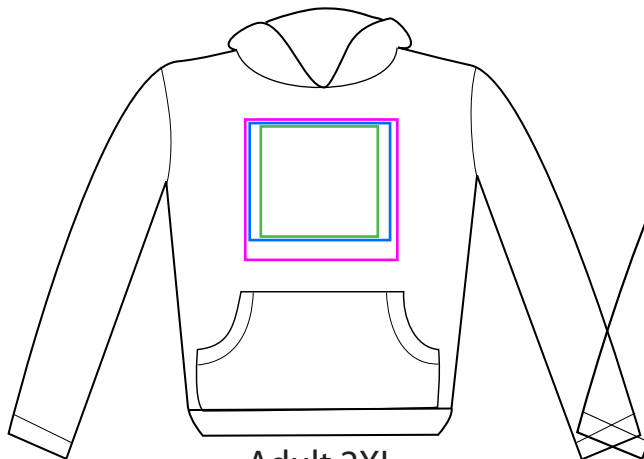

PRINT AREA FOR TODDLER SHIRTS

CHART BASED ON GILDAN TODDLER T-SHIRTS AND RABBIT SKINS

2T

RABBIT SKINS 12"W X 14"H
GILDAN 11"W X 15"H

3T

RABBIT SKINS 13"W X 15"H
GILDAN 12"W X 16"H

4T

RABBIT SKINS 14"W X 16"H
GILDAN 12"W X 16"H

5T

(5/6T RABBIT SKINS)

RABBIT SKINS 15"W X 18.5"H
GILDAN 14"W X 18"H

6T

(7T RABBIT SKINS)

RABBIT SKINS 16"W X 19.5"H
GILDAN 15"W X 19 "H

TODDLER PRINT - MAX: 8" WIDE X 8" TALL

YOUTH PRINT - MAX: 10" WIDE X 12" TALL

PRINT AREA FOR HOODIES

CHART BASED ON GILDAN HOODIES.

Youth SM
MAX: 5.5" H X 10" W

Youth MD
MAX: 8" H X 10" W

Youth L

Youth XL

Adult SM

Adult MD

Adult L

Adult XL

Adult 2XL

Adult 3XL - 5XL

SMALL PRINT - MAX: 10" H X 10" W
(YOUTH LARGE AND UP)

MEDIUM PRINT - MAX: 10" H X 12" W

FULL SIZE PRINT - MAX: 12" H X 13" W